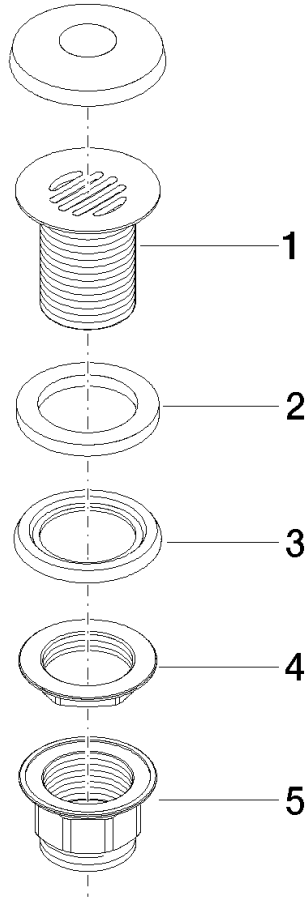

10 110 970

Fits: IMO, LULU, MADISON, MEM, TARA,
CL.1, LISSÉ, VAIA, META, CYO

	Brushed Bronze	10 110 970-42
	Chrome	10 110 970-00
	Brushed Platinum	10 110 970-06
	Platinum	10 110 970-08
	Durabross (23kt Gold)	10 110 970-09
	Dark Chrome	10 110 970-19
	Light Gold	10 110 970-26
	Brushed Light Gold	10 110 970-27
	Brushed Durabross (23kt Gold)	10 110 970-28
	Matte Black	10 110 970-33
	Brushed Champagne (22kt Gold)	10 110 970-46
	Champagne (22kt Gold)	10 110 970-47
	Brushed Chrome	10 110 970-93
	Brushed Dark Platinum	10 110 970-99

Grated waste 1 1/4" - Brushed Bronze

IMO

10 110 970

Only suitable for sinks without an overflow.

10 110 970

10 110 970

Parts for other finishes can be found here: [Chrome](#)

Spare parts list

No.	Item Number	Name	Quantity used	Delivery time
1	09 11 01 025-42	cup	1	60
2	09 14 05 039 90	seal	1	2
3	09 14 03 025 90	seal	1	2
4	09 23 10 017 90	nut	1	2
5	09 23 10 020-42	nut	1	60